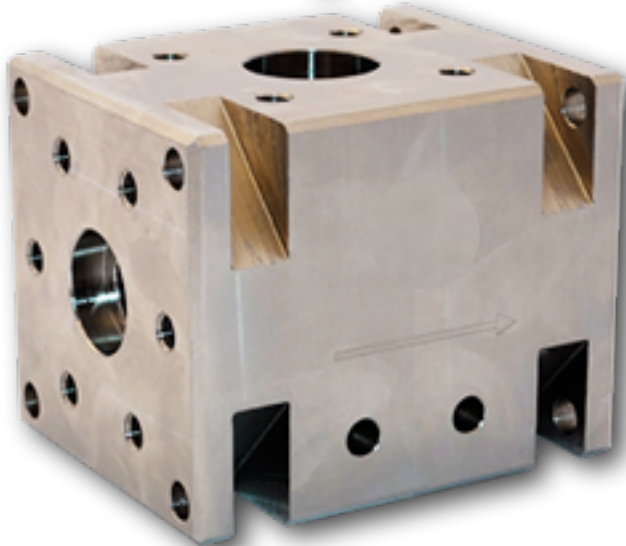

INTERLOCK

We bring a new vision of high pressurised solutions. Let's configure the equipment you dream. Plug and Play with **alcrystafe**

Up to 1000 bars

All types of gases

from 1/4" to 2"

1 body 
unit
1 cartridge

TECHNOLOGY

FAST&SAFE

Functional cartridges are made of smart technology to upgrade, to service or to improve with reliability.

CONCEPT

CUBE

Assemble, juxtapose, fix the equipment you need with ease and safety.

shut-off valves, pressure regulators, non-return valves, filter, safety valves...

No fitting

Maintenance : 5 minutes countdown

Modular system

Space saver

Quick and easy installation

Custom integration

Maximum reliability